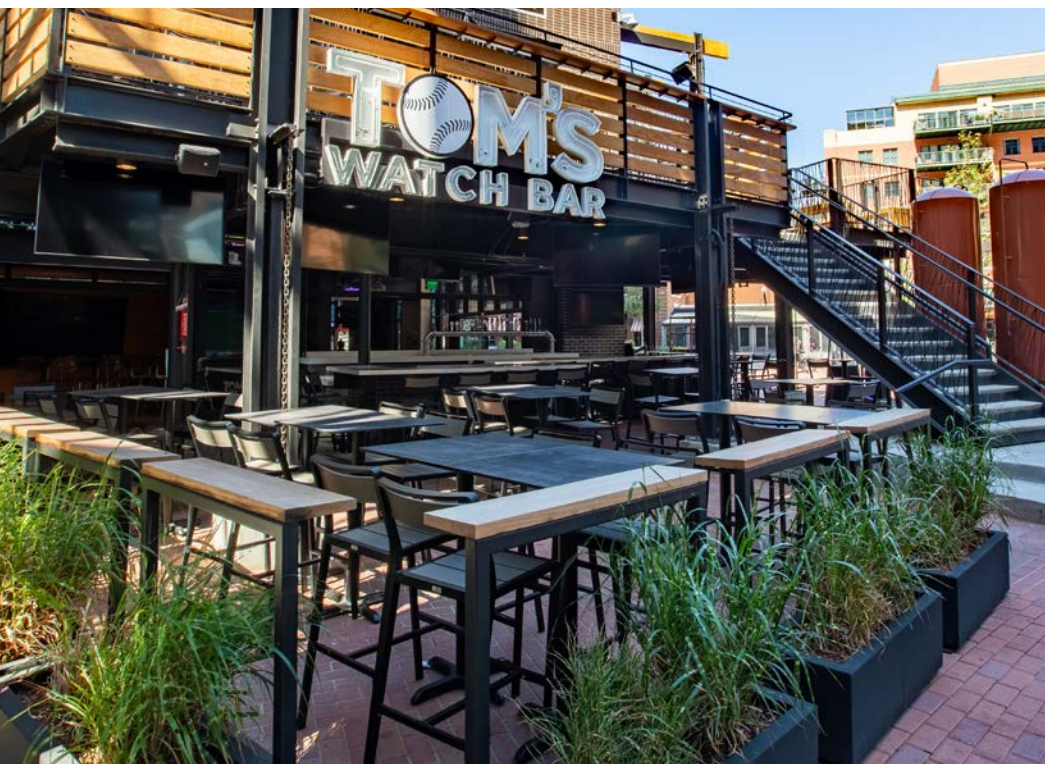

TOM'S

WATCH BAR

MAIN PATIO

Capacity 54 seated, 80 reception
Rental Fee contact for pricing
Booking Contact JSanchez@TomsWatchBar.com

SIDE PATIO

Capacity 38 seated, 60 reception
Rental Fee contact for pricing
Booking Contact JSanchez@TomsWatchBar.com