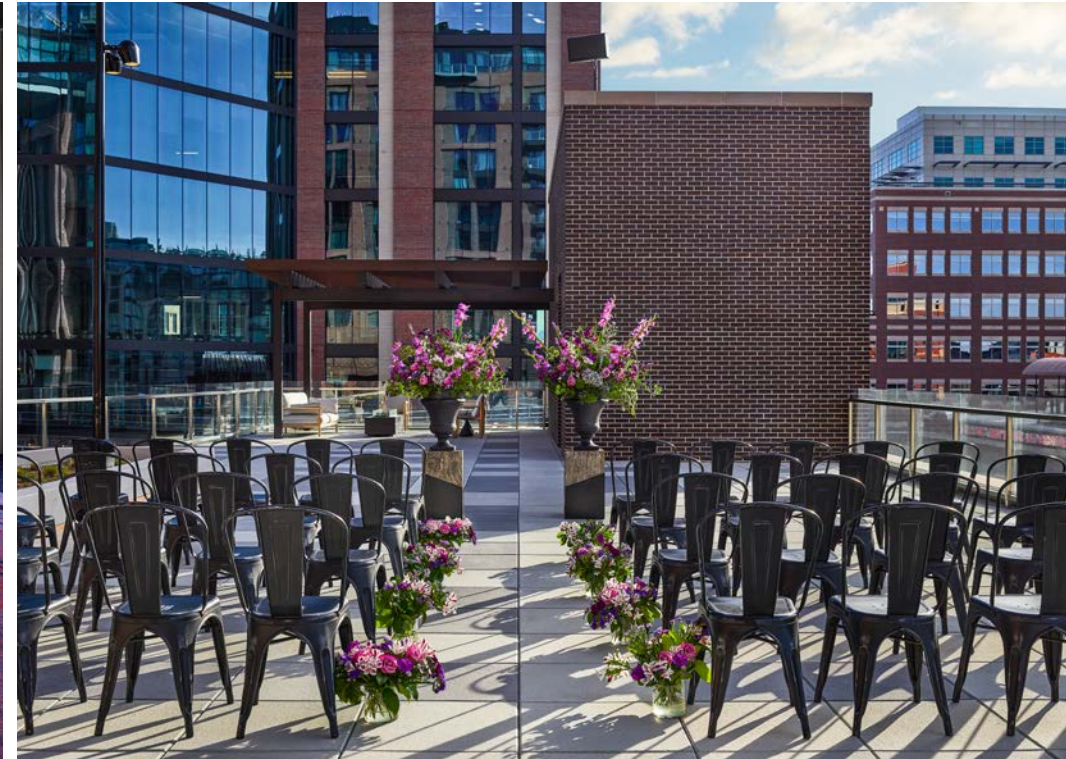

CLUBHOUSE BOARDROOM

Square Footage	735 ft
Capacity	12
Rental Fee	contact for pricing
F&B Minimum	contact for pricing
Booking Contact	Julie.Flynn@TheRallyHotel.com

TERRACE

Square Footage	6,400 ft
Capacity	500 (dependent on event style)
Rental Fee	Contact for pricing
F&B Minimum	Contact for pricing
Booking Contact	Julie.Flynn@TheRallyHotel.com