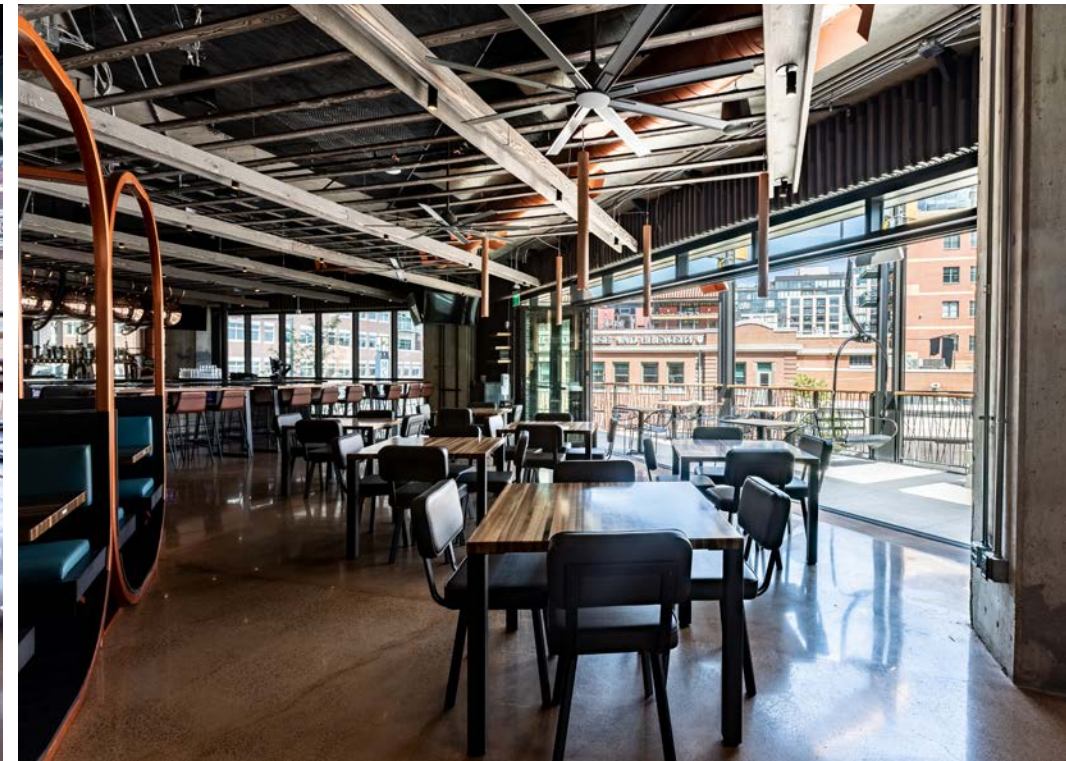

TOM'S

WATCH BAR

AC GOLDEN BAR

Capacity 55 seated, 75 reception
Rental Fee contact for pricing
Booking Contact JSanchez@TomsWatchBar.com

AC GOLDEN TANK ROOM MAIN DINING

Capacity 32 seated, 50 reception
Rental Fee contact for pricing
Booking Contact JSanchez@TomsWatchBar.com