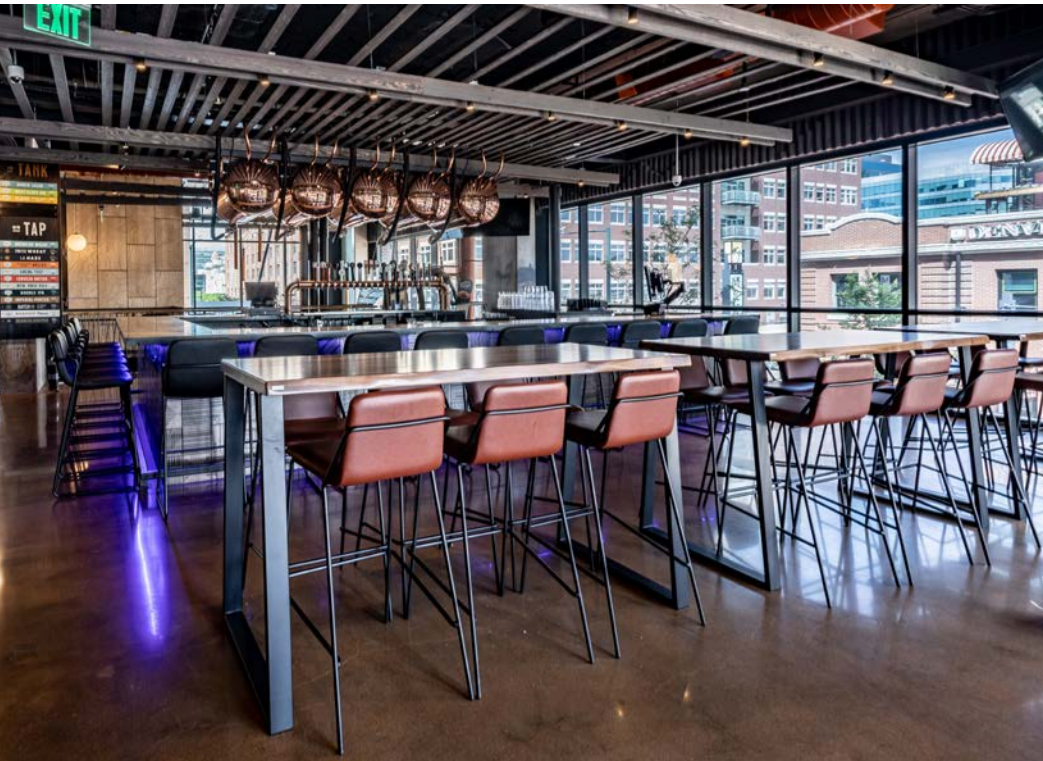

TOM'S

WATCH BAR

AC GOLDEN BAR

Capacity 55 seated, 75 reception
Rental Fee contact for pricing
Booking Contact JSanchez@TomsWatchBar.com

AC GOLDEN TANK ROOM MAIN DINING

Capacity 32 seated, 50 reception
Rental Fee contact for pricing
Booking Contact JSanchez@TomsWatchBar.com