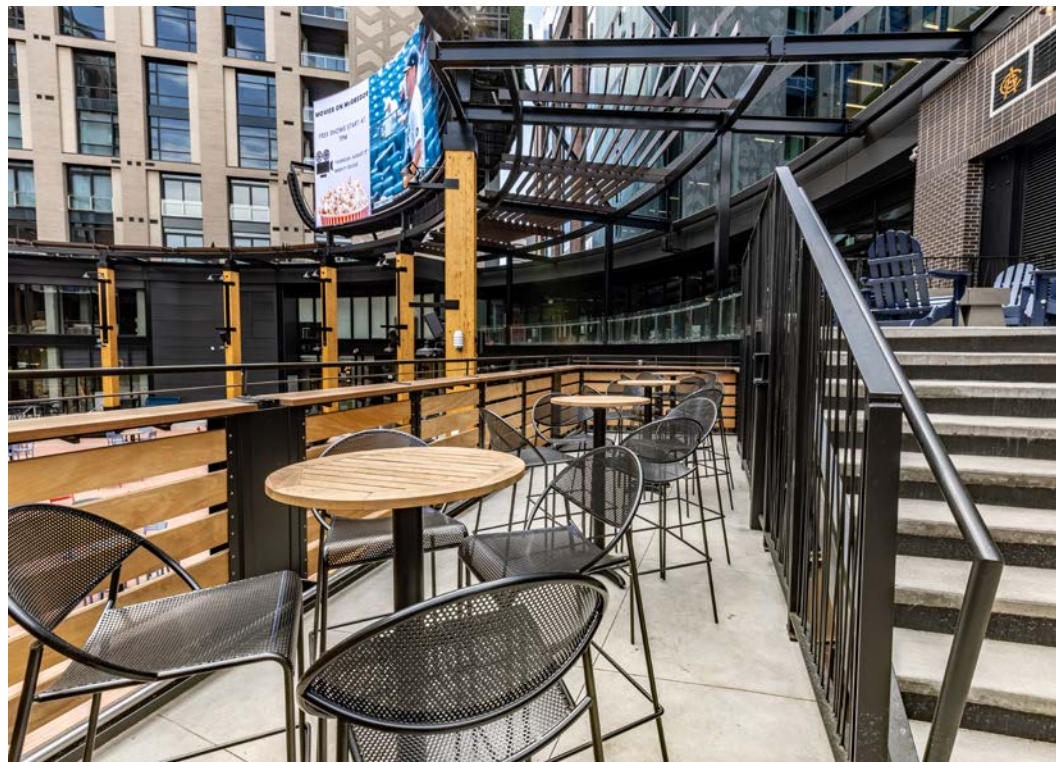

WATCH BAR

AC GOLDEN TERRACE

Capacity 56 seated, 80 reception
Rental Fee contact for pricing
Booking Contact JSanchez@TomsWatchBar.com

THE ALCOVE

Capacity 20 seated
Rental Fee contact for pricing
Booking Contact JSanchez@TomsWatchBar.com