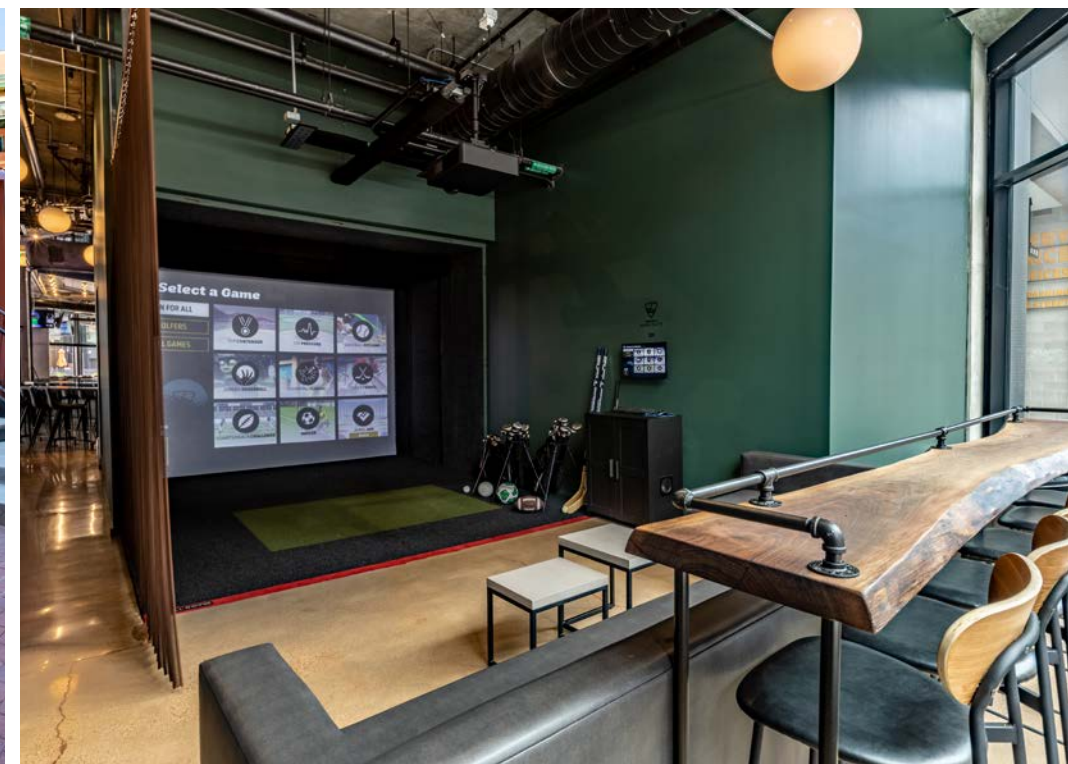

TOM'S

WATCH BAR

MAIN PATIO

Capacity 54 seated, 80 reception
Rental Fee contact for pricing
Booking Contact JSanchez@TomsWatchBar.com

SIDE PATIO

Capacity 38 seated, 60 reception
Rental Fee contact for pricing
Booking Contact JSanchez@TomsWatchBar.com